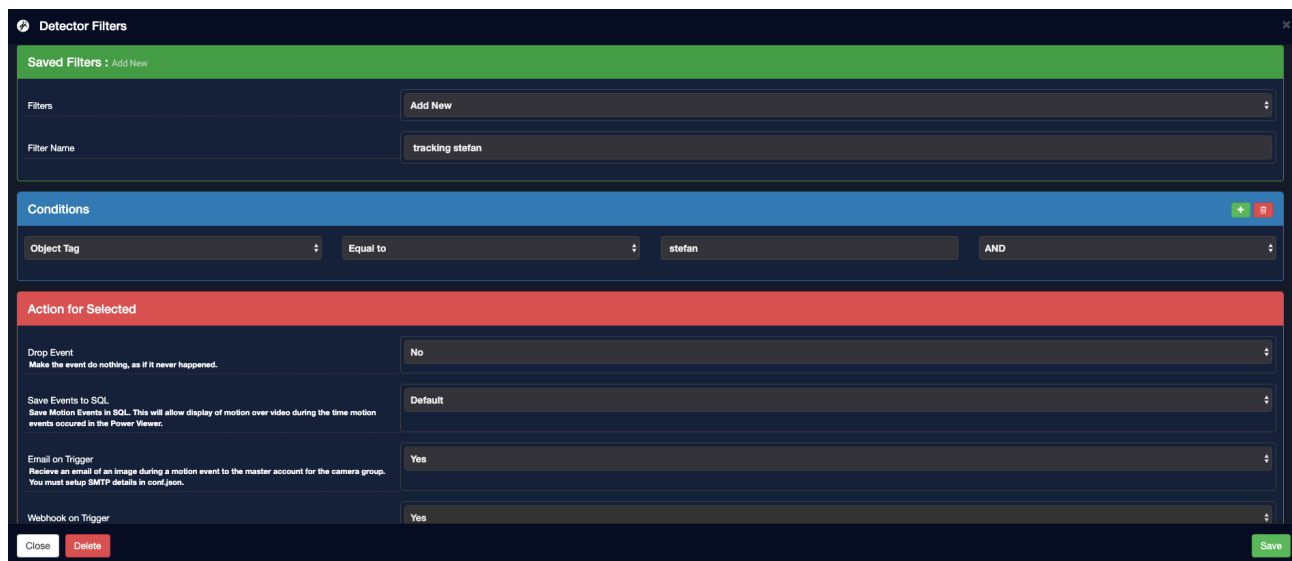

Unrecognized person in protected area? Yes, PULSLOGIC can even give you a call, text you or execute any other API call.

SIMPLE TO
OPERATE YET
POWERFUL

MEET OUR EVENT ENGINE

Full audit of captured events. Not only we can recognize person, we can recognize an object, licence plate, voice or noise.

You are in realtime control on events

Select cameras of your interest and replay or find specific timestamps. Review events or generate reports. From time tracking to people counters. Define patterns and action by person name, draw your zones, define alert states.