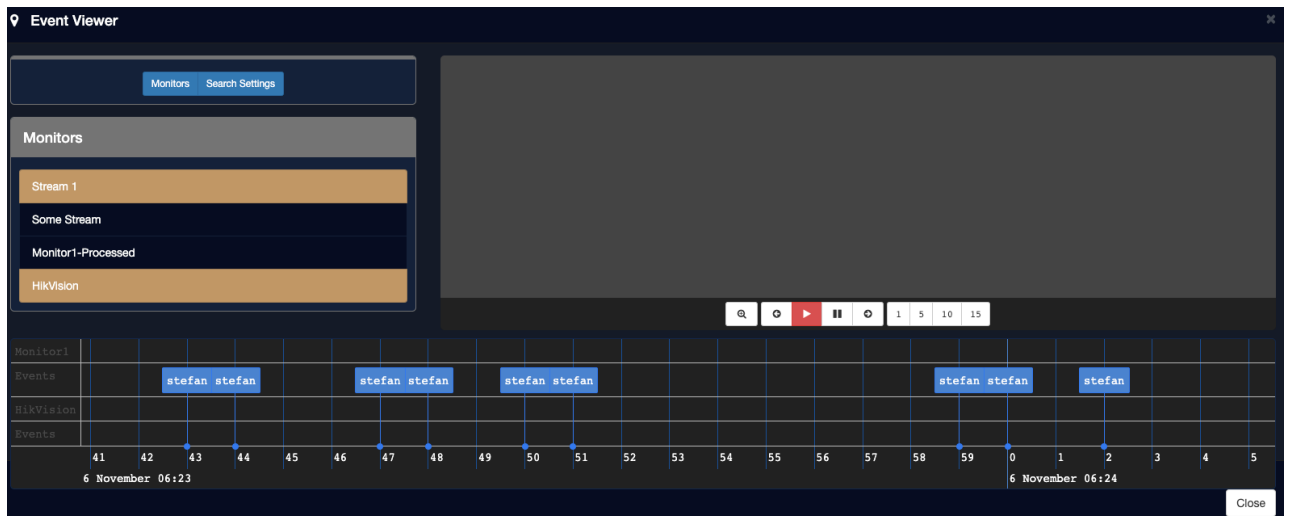

You are in realtime control on events

Select cameras of your interest and replay or find specific timestamps. Review events or generate reports. From time tracking to people counters. Define patterns and action by person name, draw your zones, define alert states.